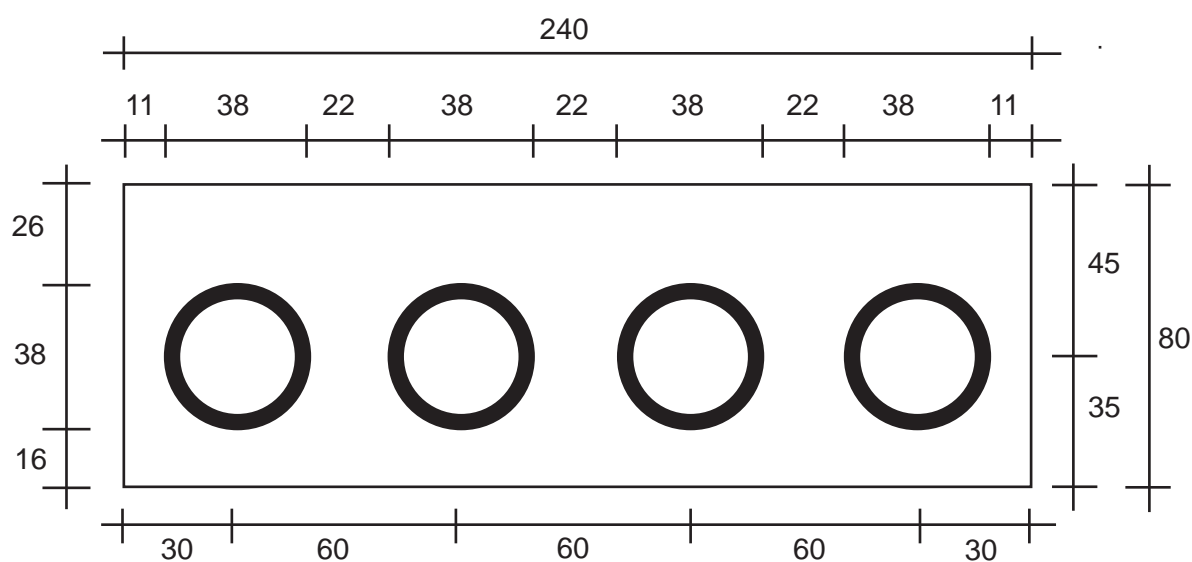

**CASTA di Monti Rino & C. snc. - Via F.lli Lumière, 11 - Z.I. Villa Selva -
47100 Forlì -Italy- Tel.+39 0543 782920 - F. 782925
<http://www.casta.com> - E-mail casta@casta.com**