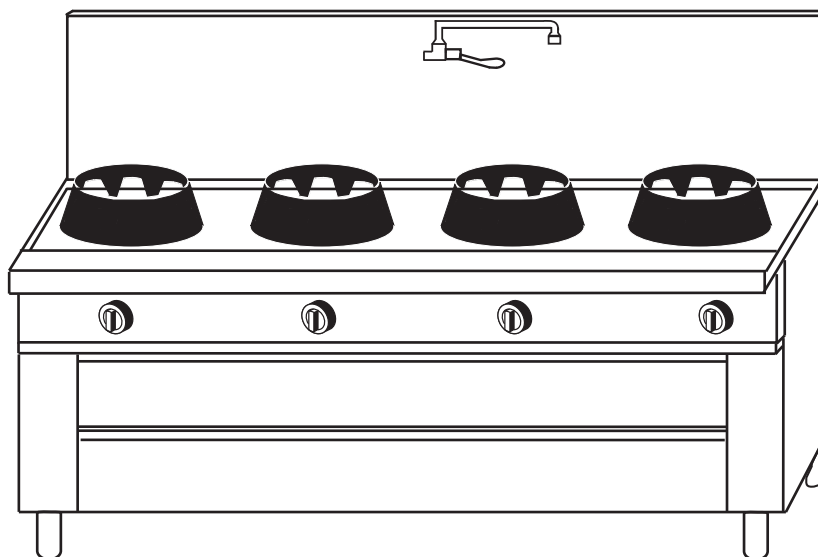

CHINESE STOVE WITH 4 BURNERS CM. 200X70XH.28

CHINA-HERD MIT 4 KOSTELLEN CM.200X70XH.28

POTENZA / POWER / LEISTUNG KCAL 40.420 = KW 47,0

CC/04

CUCINA CINESE A 4 FUOCHI CM. 240x80x85h, APERTA

CHINESE STOVE WITH 4 BURNERS CM. 240x80x85h, ON OPEN STAND

CHINA-HERD MIT 4 KOSTELLEN CM.240x80x85h, UNTERBAU OFFEN

POTENZA / POWER / LEISTUNG KCAL 32.680 = KW 38,0

**CASTA di Monti Rino & C. snc. - Via F.lli Lumière, 11 - Z.I. Villa Selva -
47100 Forlì -Italy- Tel.+39 0543 782920 - F. 782925
<http://www.casta.com> - E-mail casta@casta.com**

CC/04

SCALA 1:20

CUCINA CINESE A 4 FUOCHI cm.200x70xh.75/76, APERTA, CON PIANO INTERMEDIO, CON CANALE POSTERIORE , CON RUBINETTO SULL'ALZATINA

CHINESE STOVE WITH 4 BURNERS cm.200x70xh.75/76, ON OPEN STAND, WITH INTERMEDIATE SHELF, WITH BACK WATER CHANNEL, WITH WATER TAP